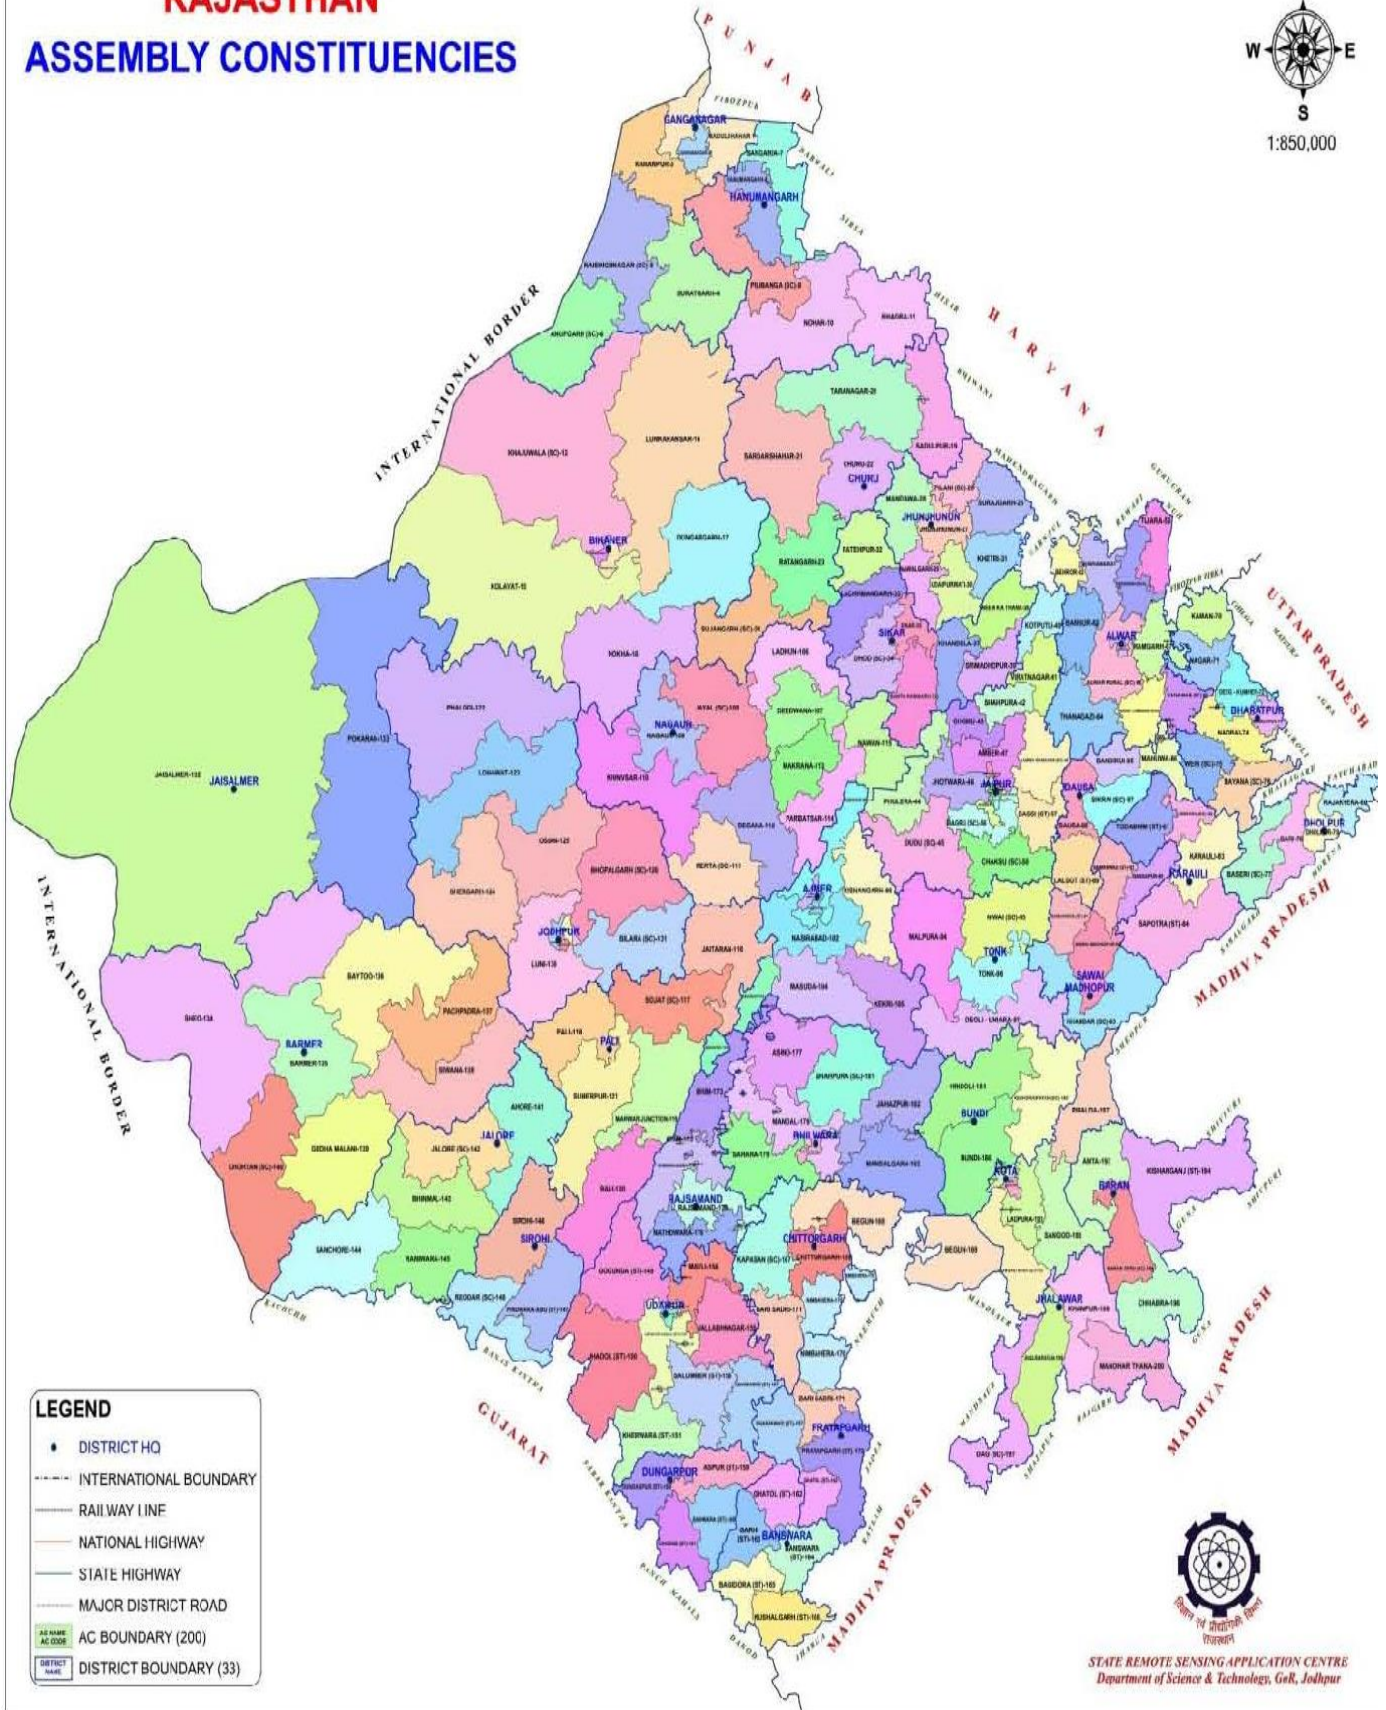

Rajasthan Assembly Constituencies Map

RAJASTHAN ASSEMBLY CONSTITUENCIES

STATE REMOTE SENSING APPLICATION CENTRE
Department of Science & Technology, GeR, Jodhpur

Electors as on Draft Electoral Roll-2025**(Updated on 29.10.2024)****(Except 07 Bye Poll going ACs)**

1	No. of Districts	33		
2	No. of Parliamentary Constituencies	25		
3	No. of Assembly Constituencies	193		
4	No. of Rajya Sabha Seats	10		
SN	Particulars	Male	Female	Total
1	Projected Population as on 01.01.2025	42693523	39552277	82245800
2	Electors as per Final Roll w.r.t. 01.01.2024 published on 08.02.2024	26605982	24545351	51151333
3	Addition	401265	442855	844120
4	Deletion	221875	231285	453160
5	Net Addition	179390	211570	390960
6	Percentage of addition	0.67	0.86	0.76
7	Final Electors	26785372	24756921	51542293
8	Service Voters	128251	4611	132862
9	Total elector in Draft w.r.t. 01.01.2025 Published on 29.10.2024	26913623	24761532	51675155
10	EPIC Holder	51541993 (100%)		
11	PER	51542293 (100%)		
12	EP ratio	As per Roll		As per Census
		627		666
13	Gender ratio	924		926
14	18-19 Age Group Electors	890391		
15	18-19 Age Group Electors % (In Roll)	1.62		
16	No. of Polling Station (Main)	Urban	Rural	Total
		10569	40038	50607
17	No. of Polling Stations Location	5281	30193	35474
18	No. of Location having more than one PS	Urban	Rural	Total
i	1 PS	2116	21686	23802
ii	2 PS	1813	7359	9172
iii	3 PS	816	1000	1816
iv	4 PS	384	120	504
v	5 PS	96	19	115
vi	6 PS	37	6	43
vii	7 PS	12	1	13
viii	8 PS	6	2	8
ix	9 PS	1	0	1
19	Service Voters	132862		
20	Total Electors	51675155		